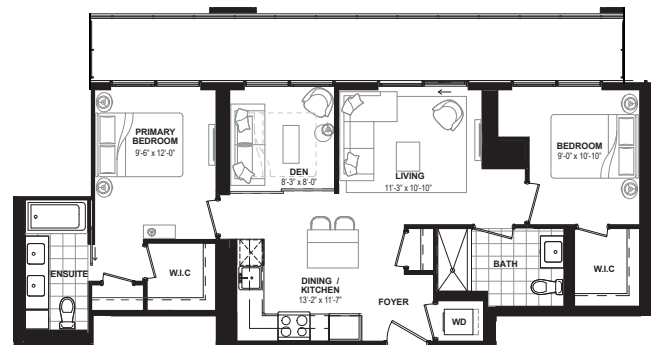

Moscow Mule

Two Bedroom 941 sq. ft.

FLOOR 38-41

Moscow Mule

Den Option