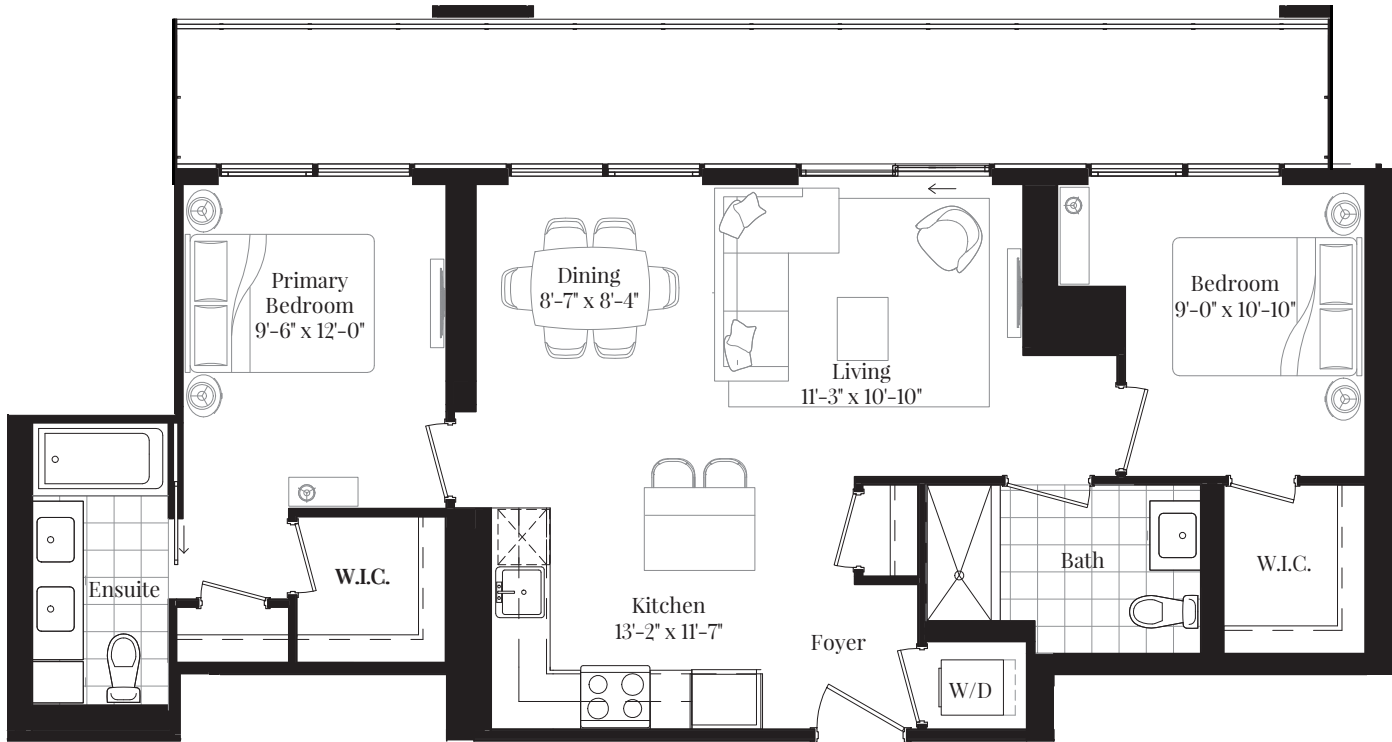

Moscow Mule

Two Bedroom 941 sq. ft.

FLOOR 38-41

Moscow Mule

Den Option