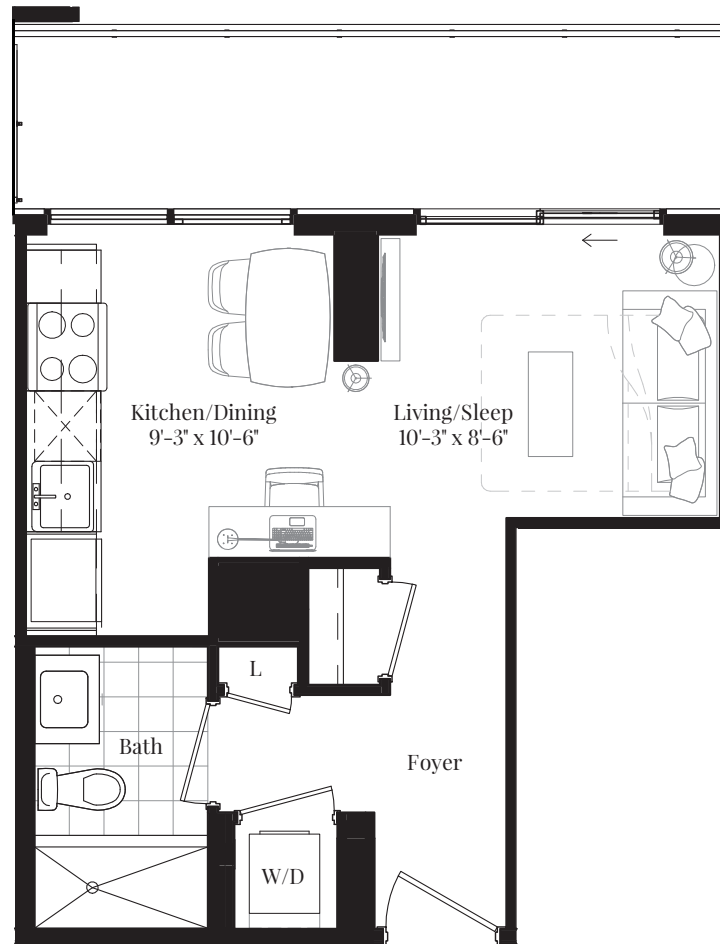

Mai Tai

Studio 371 sq. ft.

FLOOR 38-41