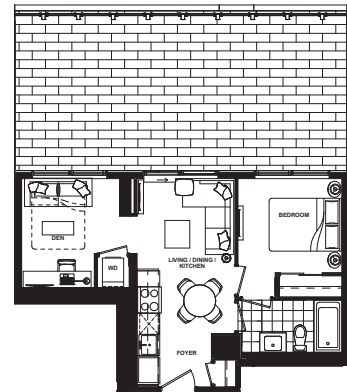

Tuxedo

One Bedroom + Den 555 sq. ft.

FLOOR 13

UNIT 05
(MIRRORED)

FLOOR 14-19

UNIT 05
(MIRRORED)

FLOOR 20-21

UNIT 05
(MIRRORED)

Tuxedo

Floor 13, Unit 06

All dimensions, specifications and drawings are approximate. Plans may be mirror image. Window sizes may vary on different floors. Furniture not included. Actual square footage may vary from the stated floor plan. E. & O.E.