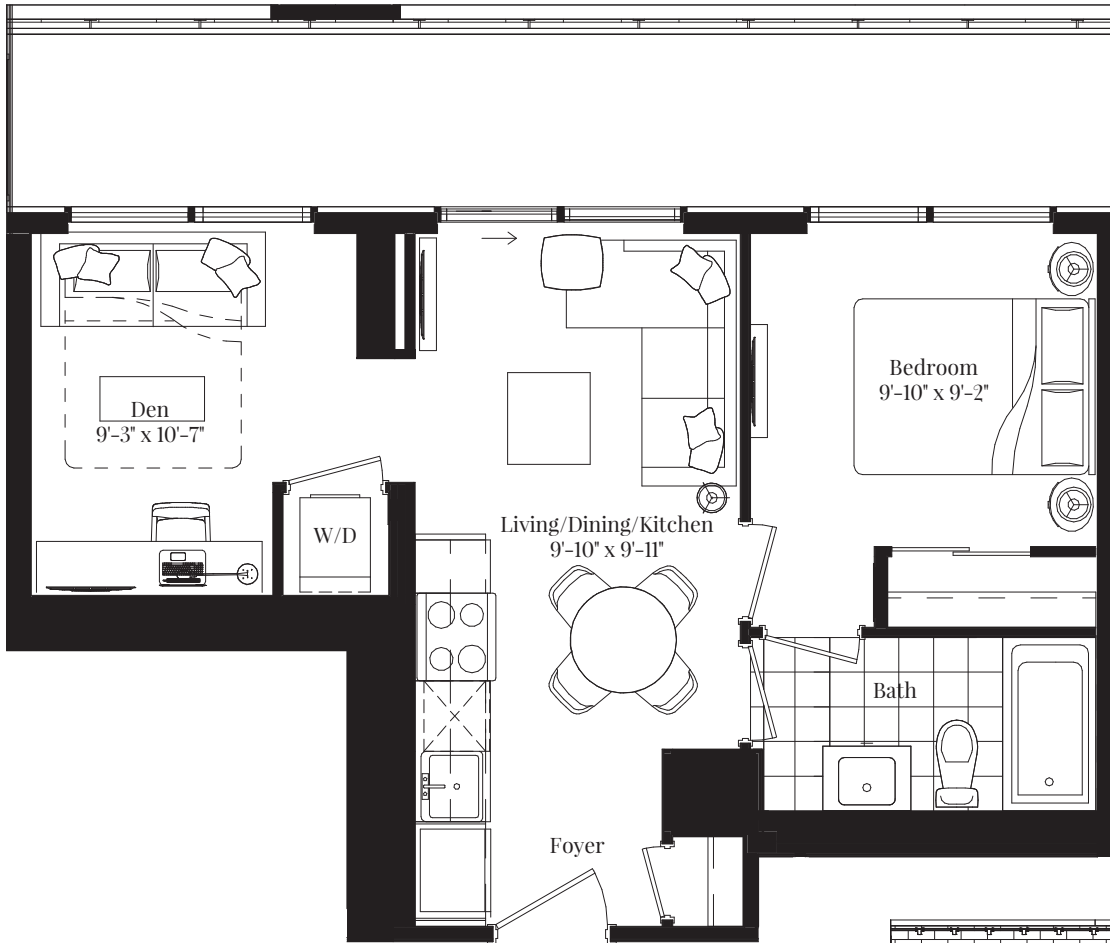

Tuxedo

One Bedroom + Den 555 sq. ft.

FLOOR 13

UNIT 05
(MIRRORED)

FLOOR 14-19

UNIT 05
(MIRRORED)

FLOOR 20-21

UNIT 05
(MIRRORED)

Tuxedo

Floor 13, Unit 06

All dimensions, specifications and drawings are approximate. Plans may be mirror image. Window sizes may vary on different floors. Furniture not included. Actual square footage may vary from the stated floor plan. E. & O.E.