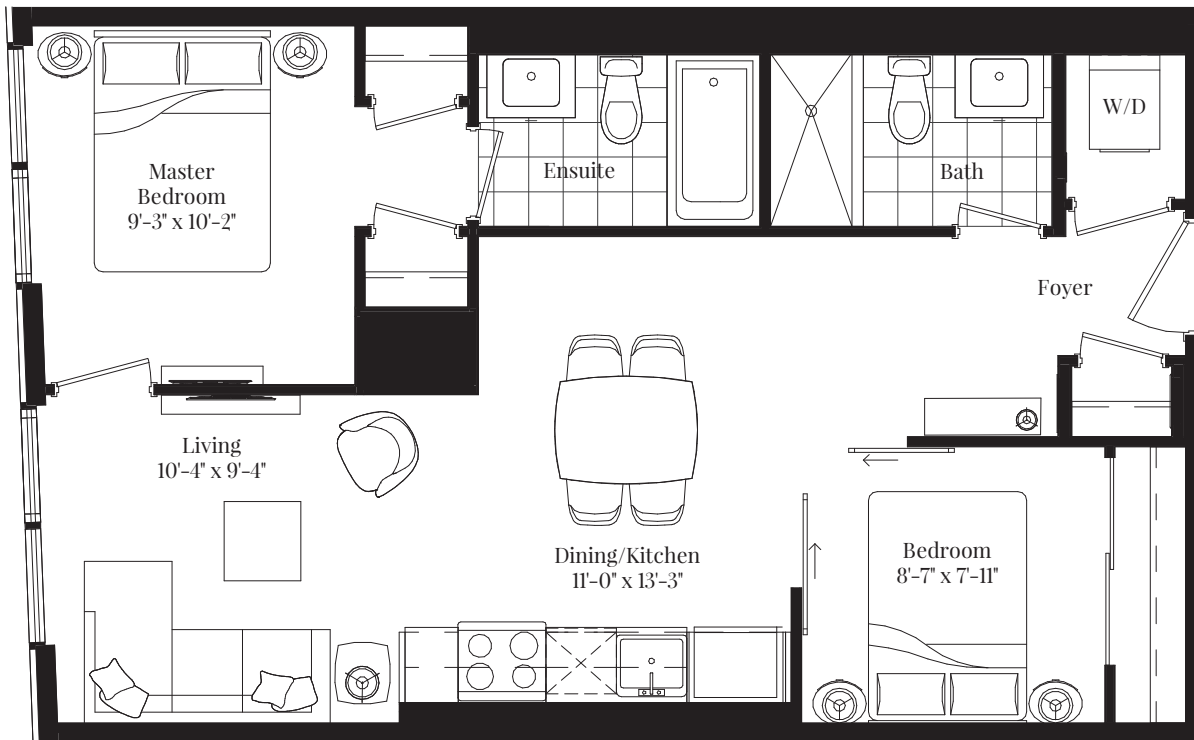

Stinger

Two Bedroom 708 sq. ft.

FLOOR 04-05