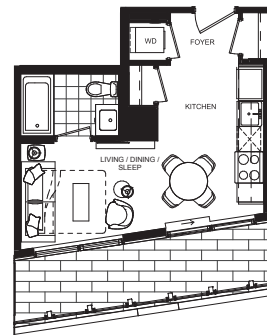

# Spritzer

Studio 351 sq. ft.

**Spritzer**  
Floor 24

FLOOR 24

FLOOR 25-41