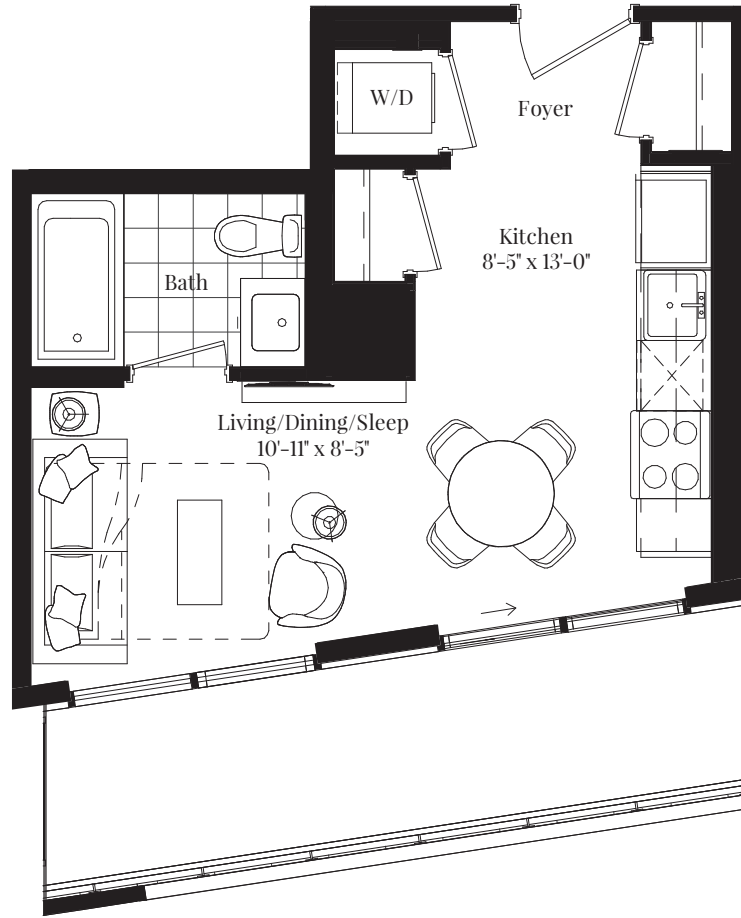

# Spritzer

Studio 351 sq. ft.

**Spritzer**  
Floor 24

FLOOR 24

FLOOR 25-41