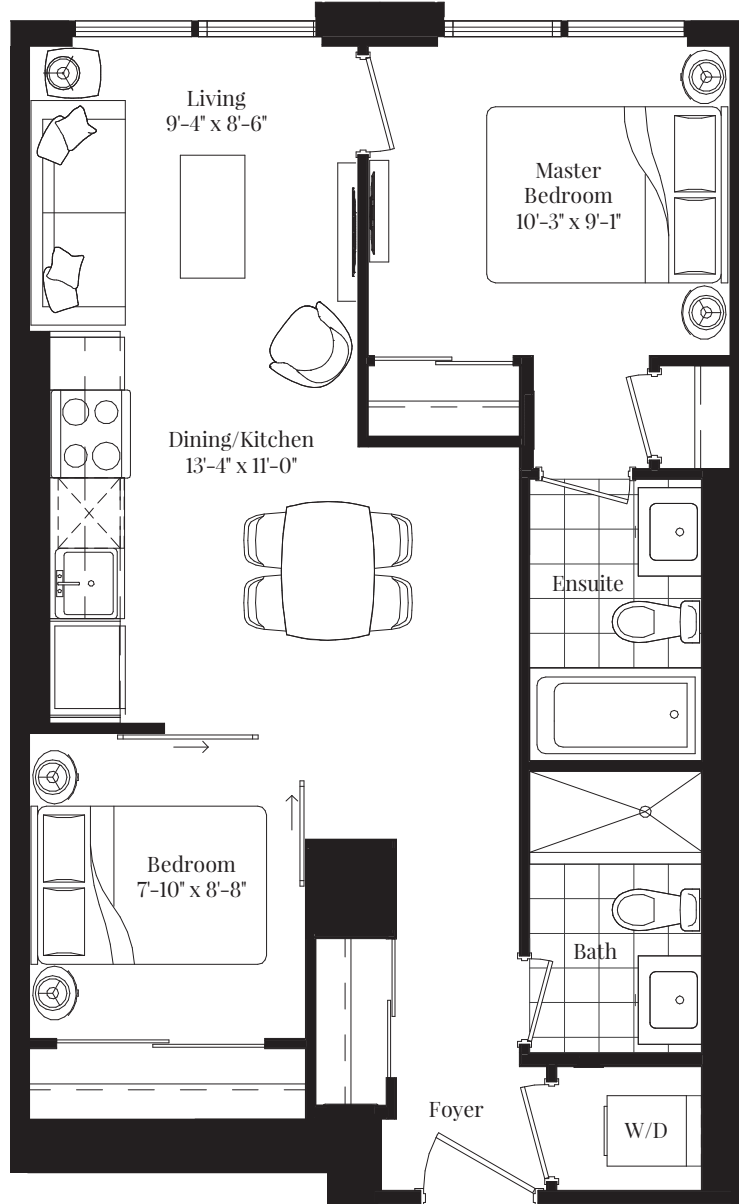

Sangrita

Two Bedroom 701 sq. ft.

FLOOR 02