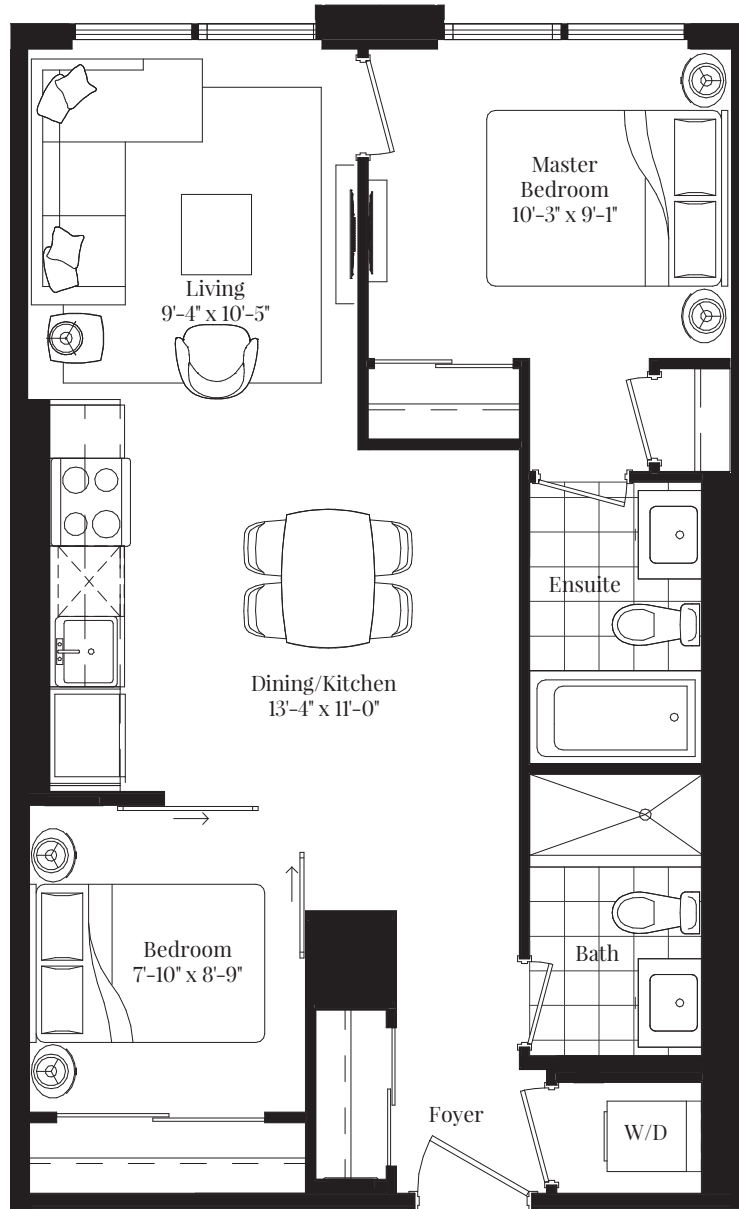

Rossini

Two Bedroom 710 sq. ft.

FLOOR 02

UNIT 02
(MIRRORED)

FLOOR 03

UNIT 03 & 06
(MIRRORED)

FLOOR 04-05

UNIT 07 & 10
(MIRRORED)

All dimensions, specifications and drawings are approximate. Plans may be mirror image. Window sizes may vary on different floors. Furniture not included. Actual square footage may vary from the stated floor plan. E. & O.E.