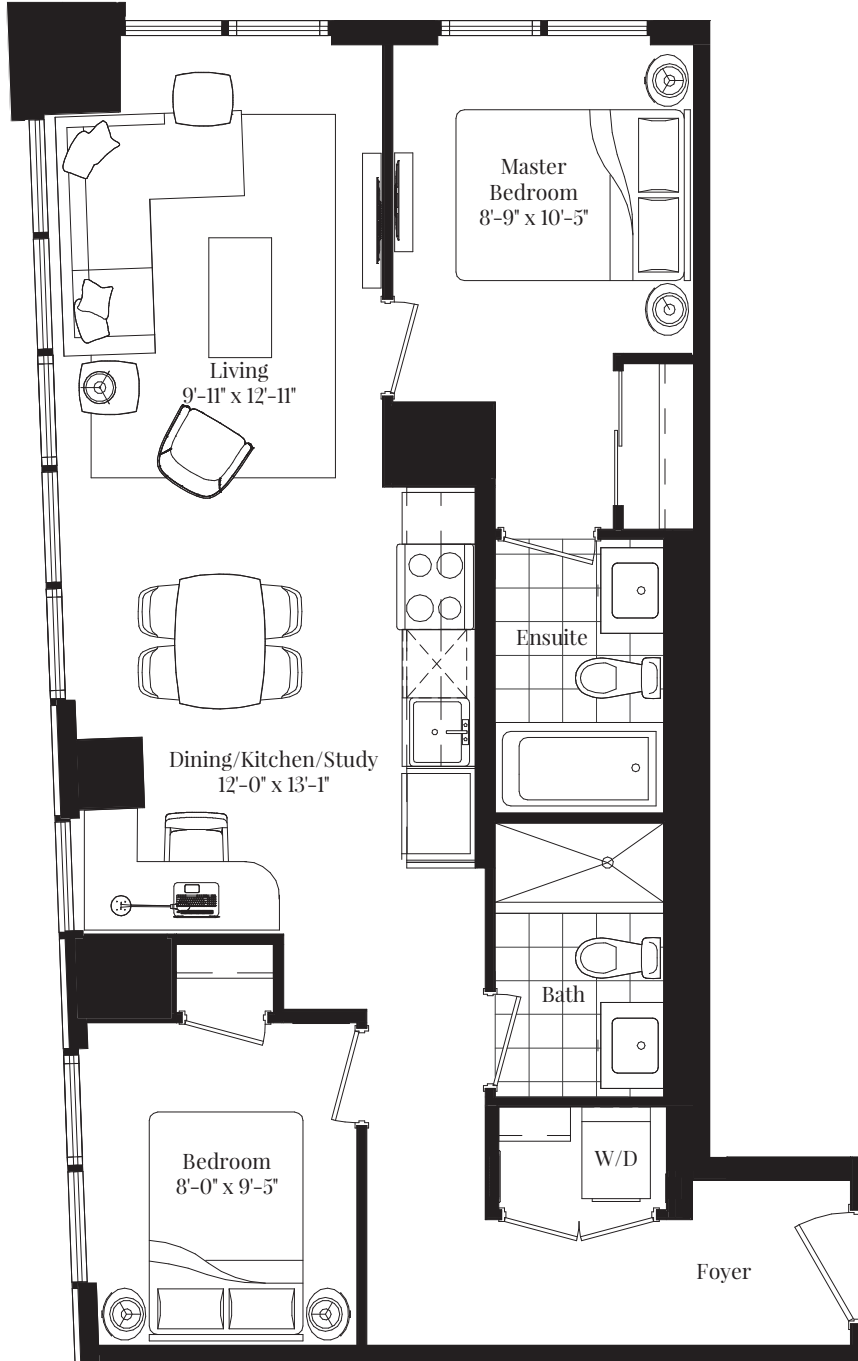

# Panama

Two Bedroom 795 sq. ft.

FLOOR 02

FLOOR 03

FLOOR 04-05