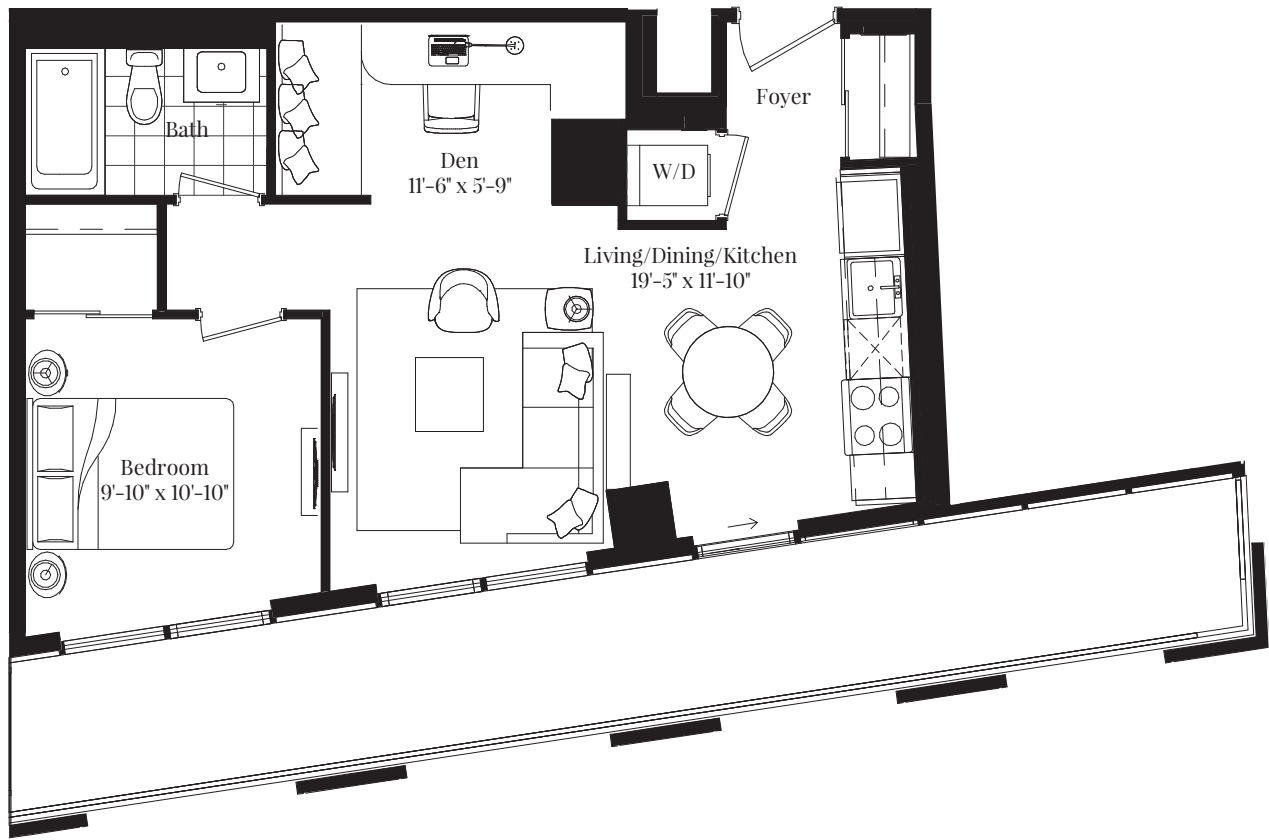

Paloma

One Bedroom + Den 600 sq. ft.

FLOOR 04-05