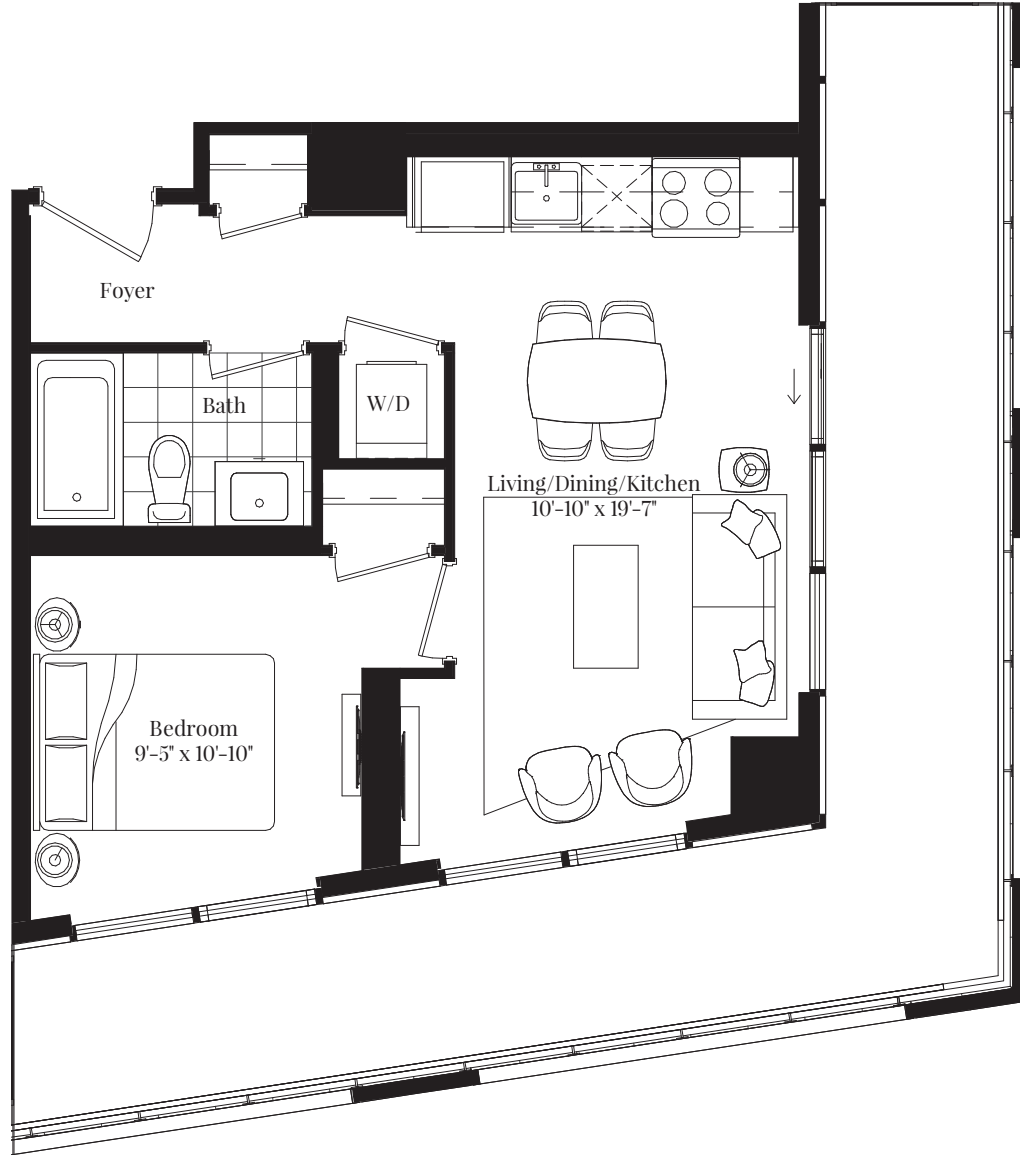

Mojito

One Bedroom 494 sq. ft.

FLOOR 07-11

FLOOR 12