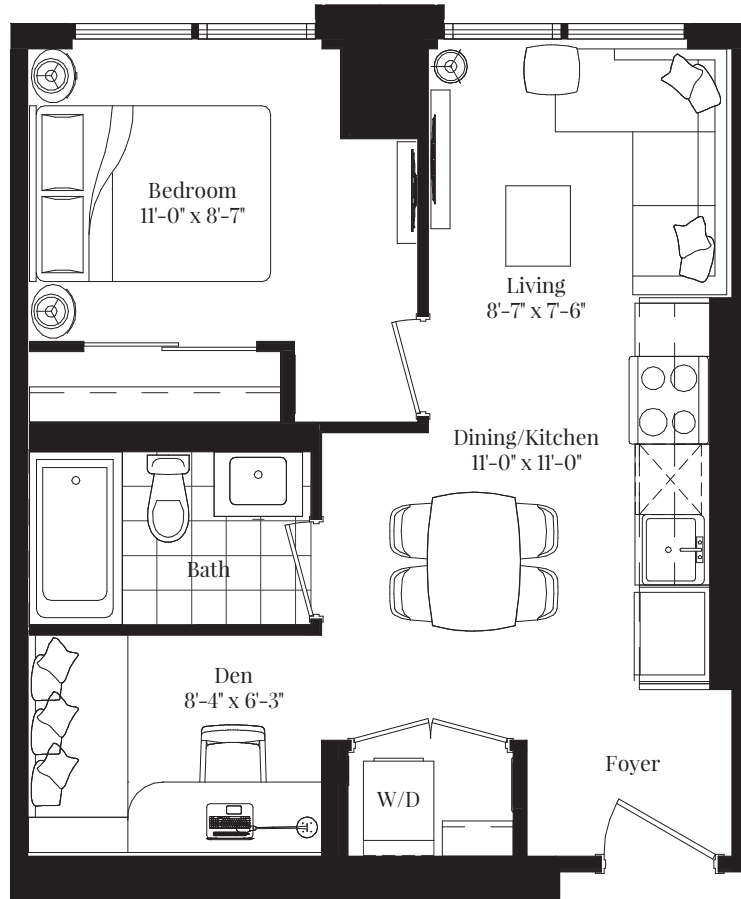

Macua

One Bedroom + Den 521 sq. ft.

FLOOR 02

FLOOR 03

FLOOR 04-05