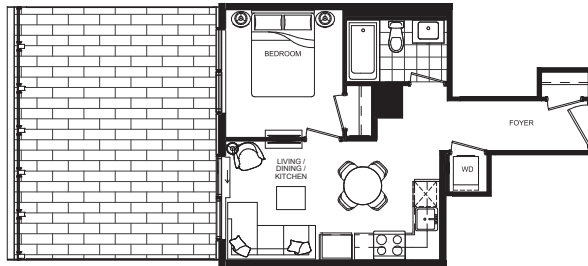

# Gin Fizz

One Bedroom 465 sq. ft.

**Gin Fizz**  
Floor 13

FLOOR 13

FLOOR 14-19

FLOOR 20-21

FLOOR 22-23