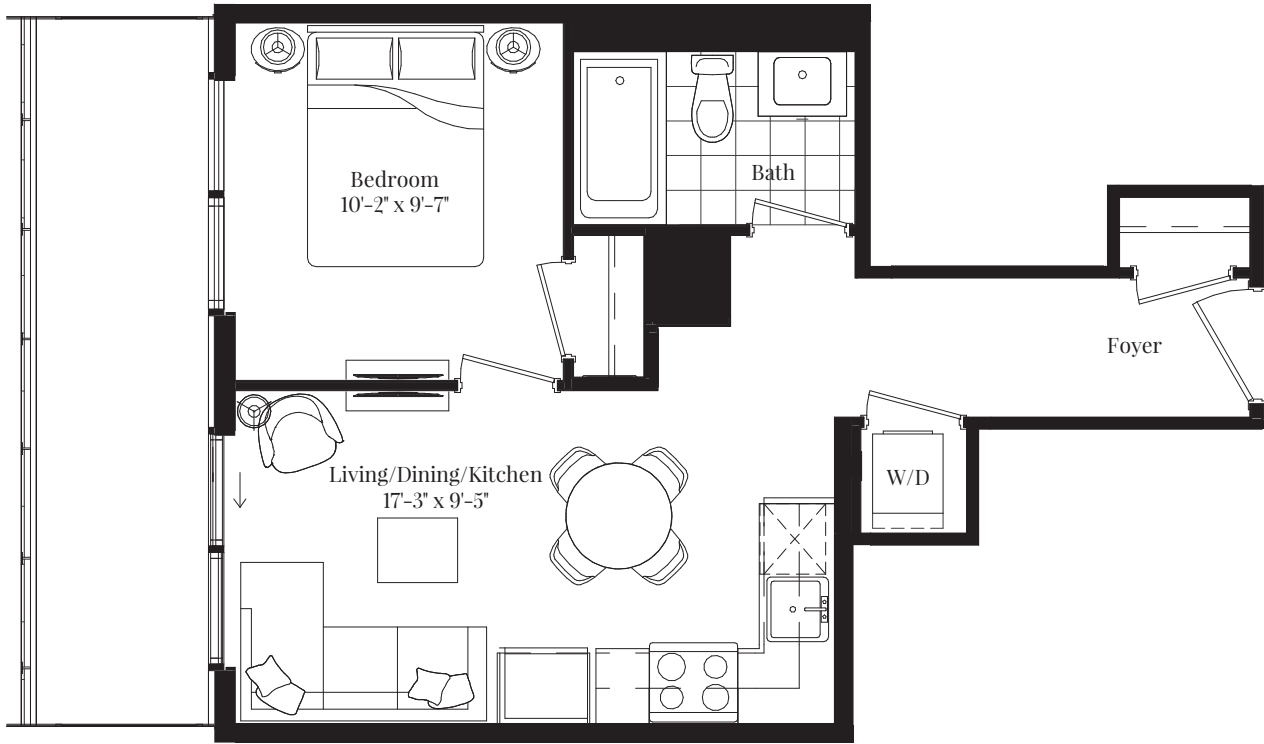

# Gin Fizz

One Bedroom 465 sq. ft.

**Gin Fizz**  
Floor 13

FLOOR 13

FLOOR 14-19

FLOOR 20-21

FLOOR 22-23