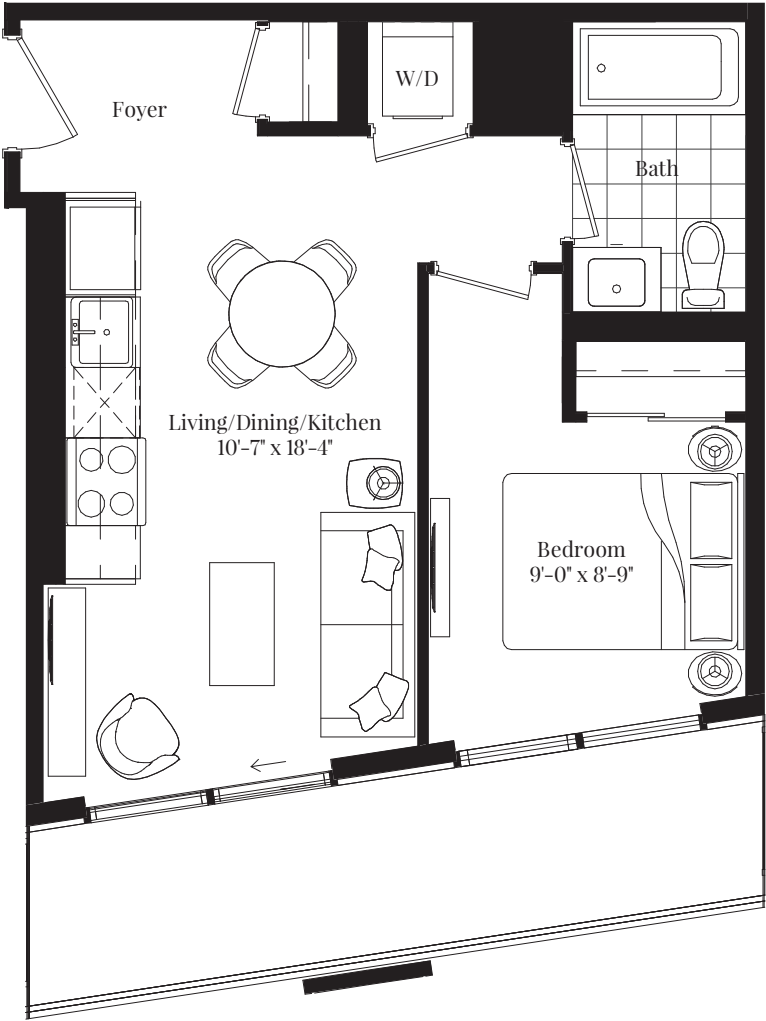

# Gimlet

One Bedroom 476 sq. ft.

**FLOOR 04-05**

All dimensions, specifications and drawings are approximate. Plans may be mirror image. Window sizes may vary on different floors. Furniture not included. Actual square footage may vary from the stated floor plan. E. & O.E. 2019/10/11