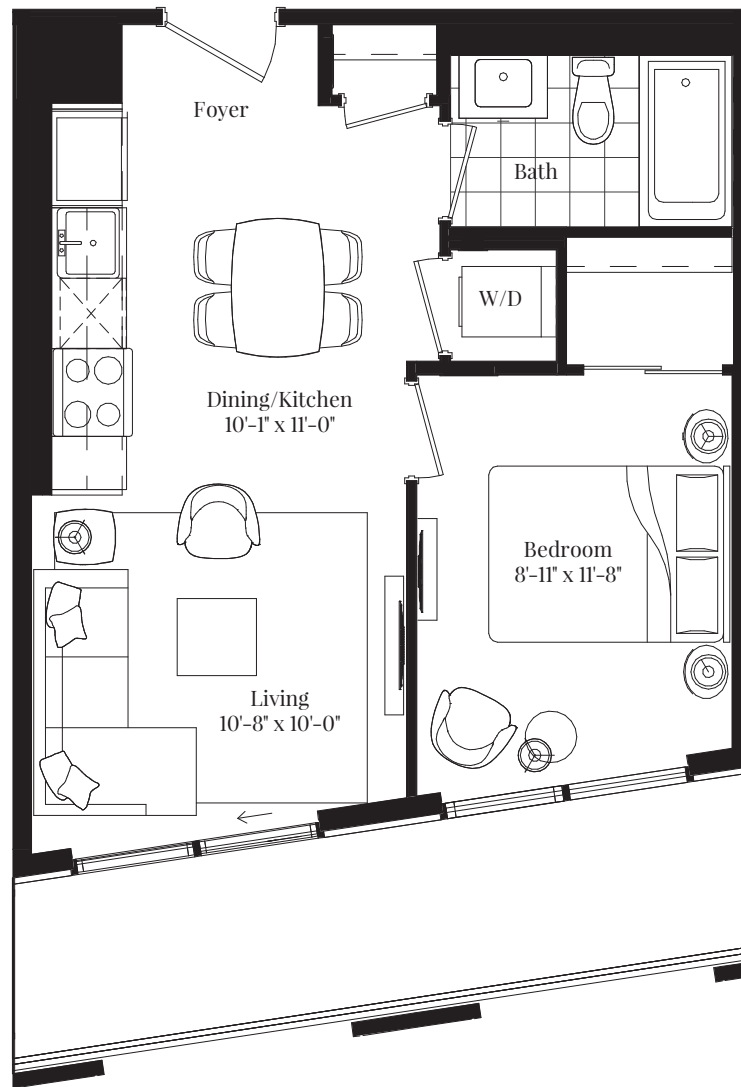

# Cremat

One Bedroom 489 sq. ft.

**FLOOR 04-05**